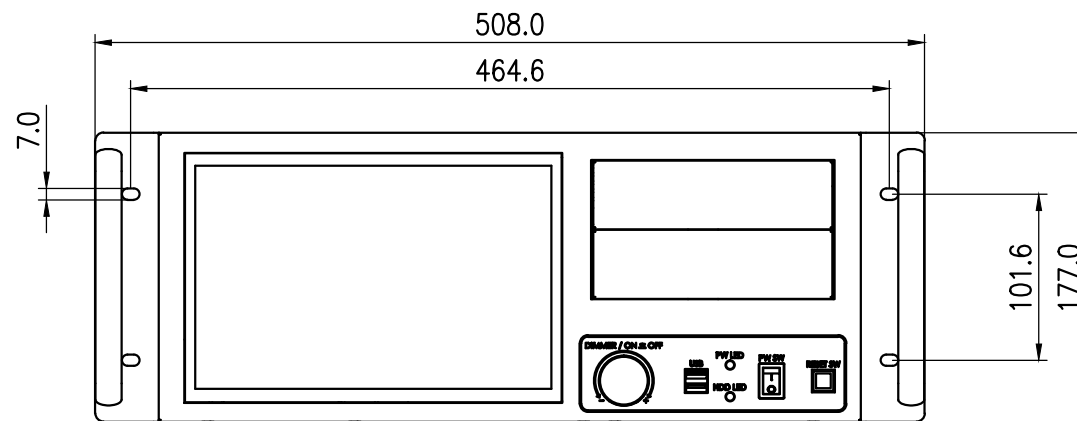

TOP-IN SIDE VIEW

TOP VIEW

RIGHT SIDE VIEW

REAR VIEW

FRONT VIEW

-	ASSY	-	-
PART NO	DRAWING NAME	Q'TY	SPECIFICATION
DESIGN	JEONG HYO CHEOL	MODEL NO.	-
DATE	2022.08.26	PART NAME	10.1" 정전식터치 모니터 4U PC CASE
