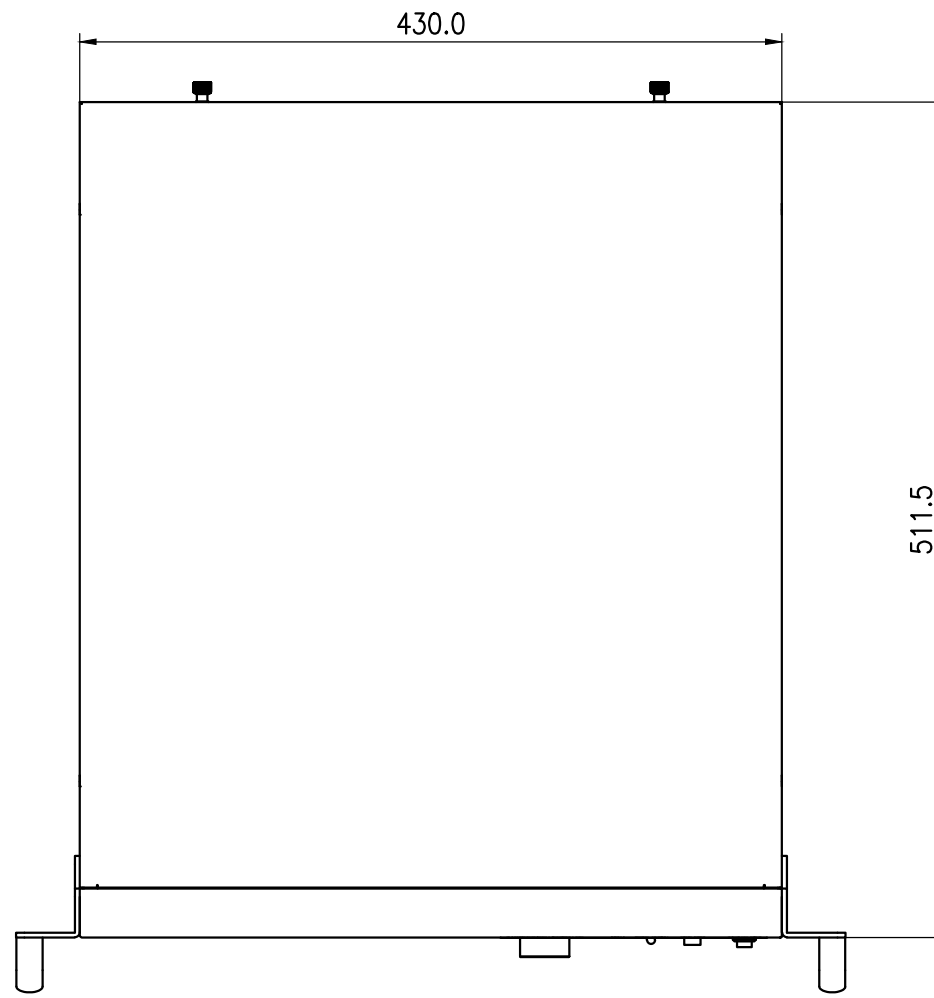

TOP-IN SIDE VIEW

TOP VIEW

RIGHT SIDE VIEW

REAR VIEW

FRONT VIEW

-	ASSY	-	-
PART NO	DRAWING NAME	Q'TY	SPECIFICATION
DESIGN	JEONG HYO CHEOL	MODEL NO.	-
DATE	2022.08.26	PART NAME	10.1" 정전식터치 모니터 4U PC CASE
