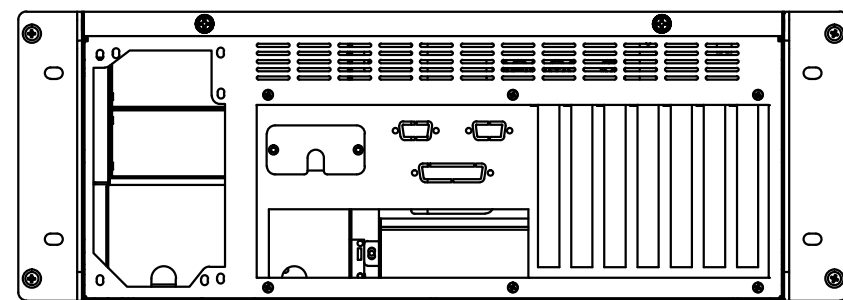

TOP-IN SIDE VIEW

TOP VIEW

RIGHT SIDE VIEW

REAR VIEW

FRONT VIEW

-	ASSY	-	-
PART NO	DRAWING NAME	Q'TY	SPECIFICATION
DESIGN	JEONG HYO CHEOL	MODEL NO.	-
DATE	2022.08.26	PART NAME	10.1" 정전식터치 모니터 4U PC CASE
